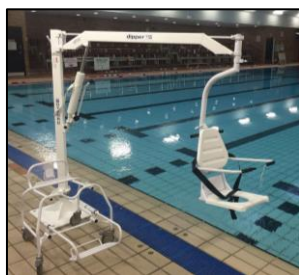

Pool Hoist & slings (x1)