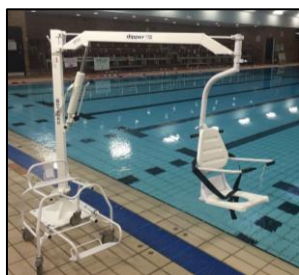

Pool Hoist & slings (x1)